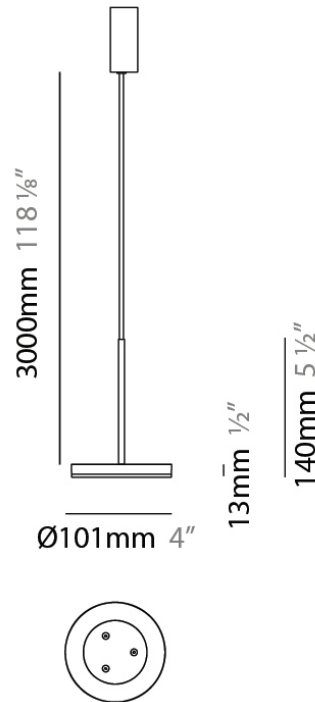

BELLA SUSPENSION

D81667-TIM

PROJECT _____

TYPE _____

NOTES _____

QUANTITY _____

DATE _____

GENERAL

Series: Bella
Brand: Panzeri
Division: Design
Mounting Type: Suspension
Mounting Location: Ceiling
Subcategory: Pendant

PHYSICAL

Shape: Disc
Diameter (mm): 101
Diameter (in): 4
Height (mm): 13
Height (in): 1/2
Max. Overall Height (mm): 3013
Max. Overall Height (in): 118 5/8
Light Distribution: Direct
Weight (kg): 0.54501
Weight (lbs): 1.2
Diffuser: Opal - Acrylic
Fixture Material: Metal

ELECTRICAL

Lamp Type: LED
Input Wattage (W): 6.5
Dimming: Non-Dimmable
Driver Location: Integrated
Input Voltage (V): 120

LED

Number of LEDs: 1
Color Temperature (°K): 2700
Max. Delivered Lumen (lm): 388
Nominal Lumen (lm): 460
CRI: >80 CRI

OPTICAL

RATINGS AND CERTIFICATIONS

Certified By: CSA Certified to UL and CSA Standards
IP rating: IP40